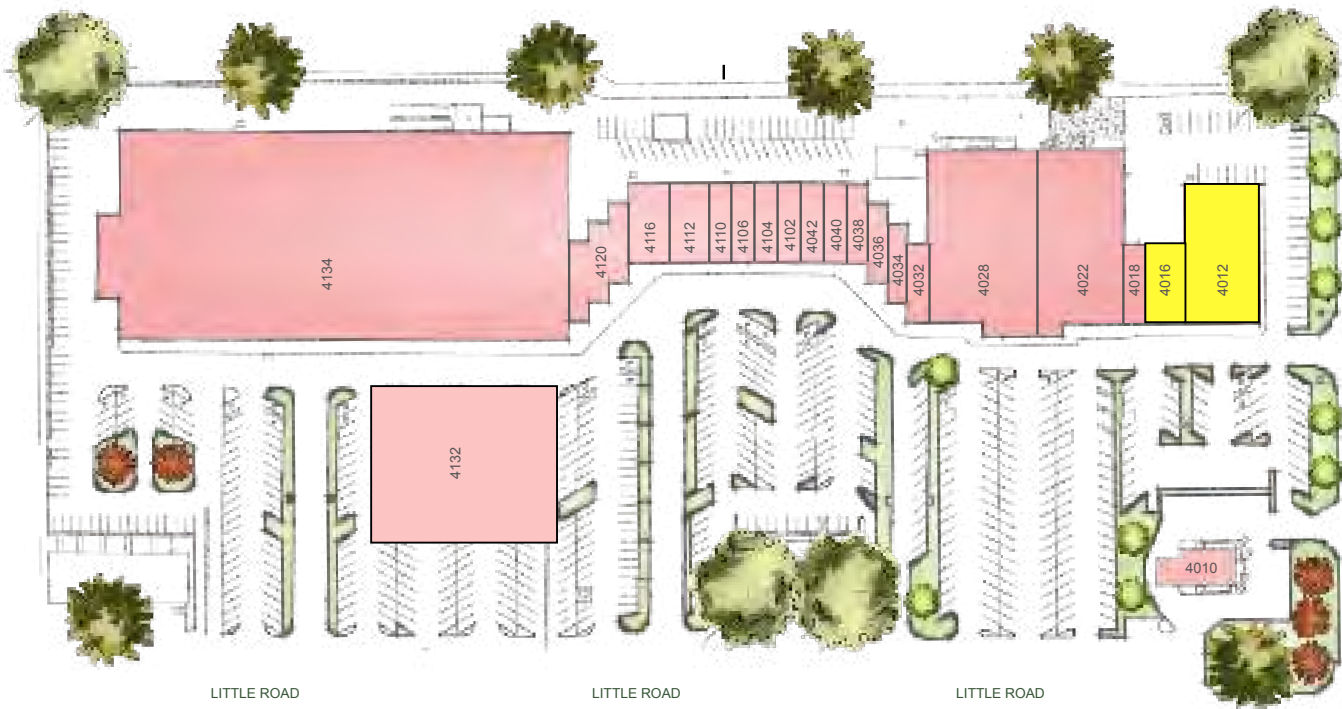

Grand Trinity Plaza

4108 Little Road • Trinity FL 33553
Site Summary 162,580 Square Feet