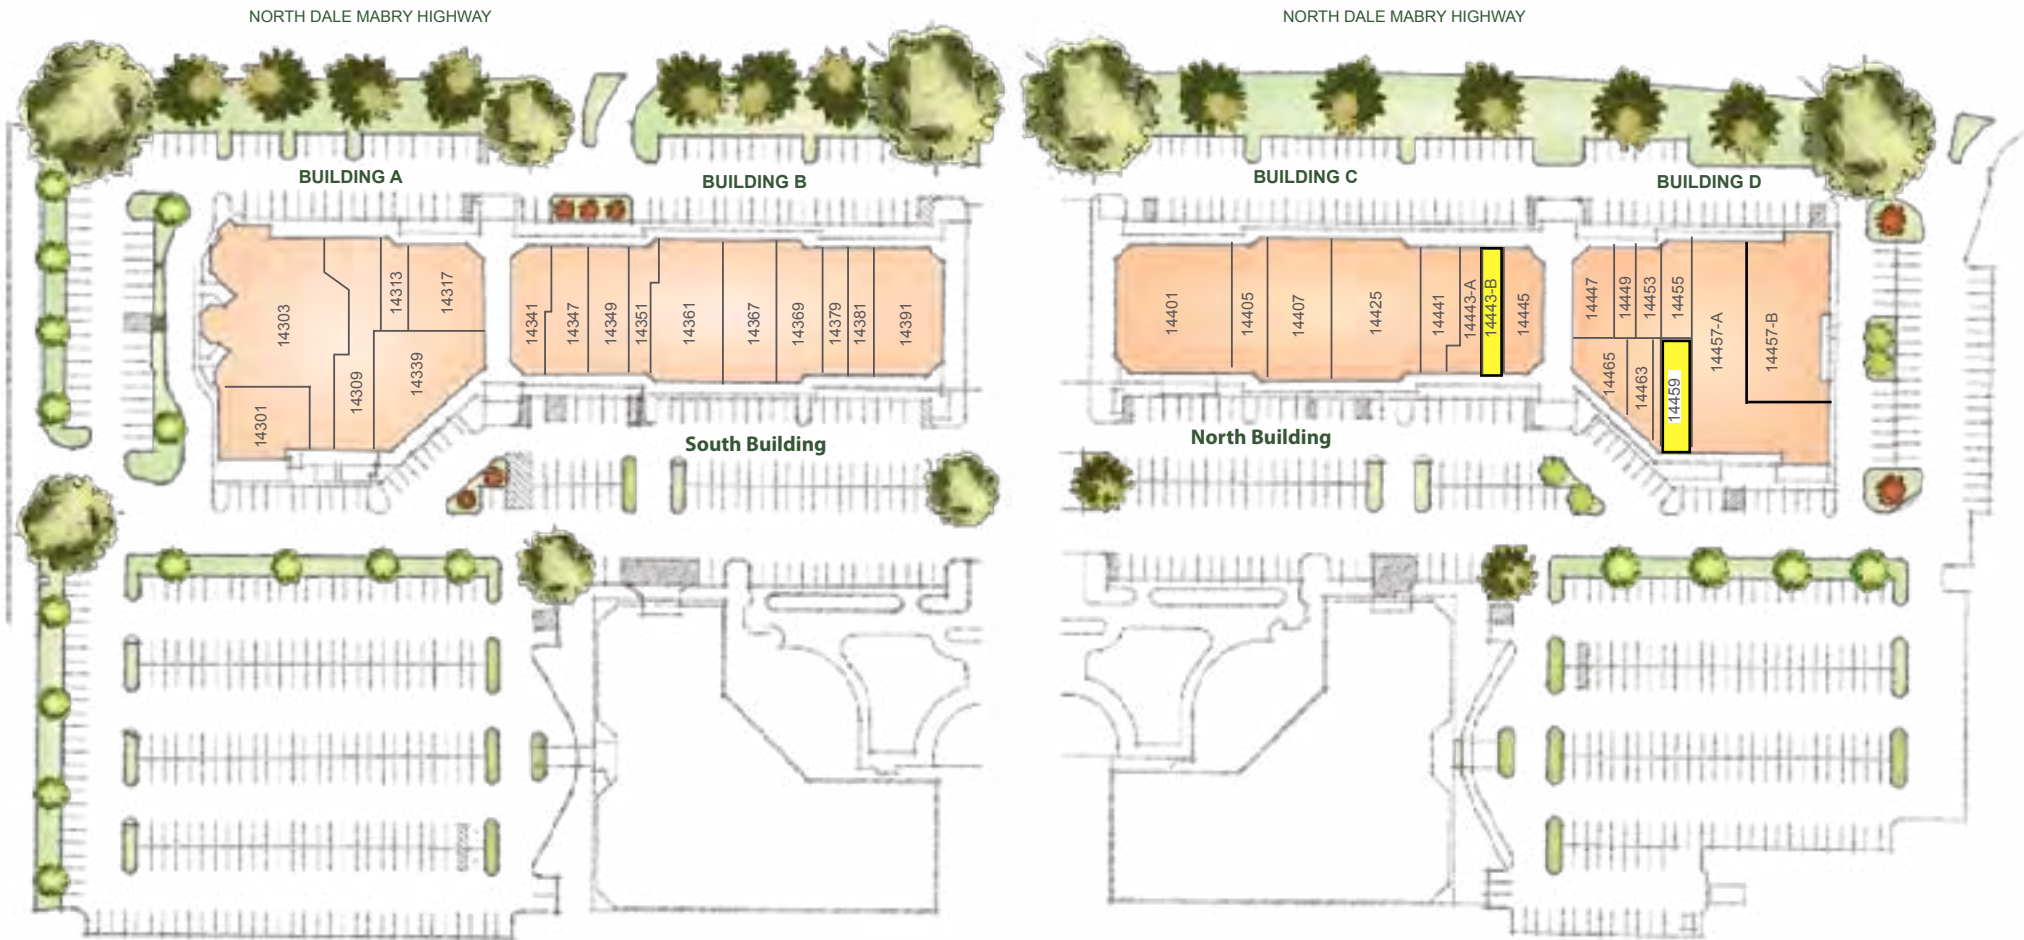

# Grand Plaza BUILDINGS A, B, C, & D

14309 - 14463 N. Dale Mabry Hwy. • Tampa FL 33618

Site Summary 105,526 Square Feet

# Grand Plaza

14309 - 14463 N. Dale Mabry Hwy. • Tampa FL 33618

Site Summary 105,526 Square Feet

## Unit Availability Information

For information on unit availability, please call us at 727.726.6678 or visit us online at [www.mazasmanagement.com](http://www.mazasmanagement.com).

SUITE	TENANT NAME	Sq. Ft.
14303	GRILLSMITHS	7,500
14309	FLORIDA BILLIARDS & GAMEROOM	5,610
14313	TOKI SUSHI	1,490
14315	GYMBOREE	3,951
14339	ELITE SALONS	4,626
14341	GRANITE TRANSFORMATIONS	1,765
14347	BRIGHT NOW DENTAL	3,309
14349	TATE & TIILY	1,787
14351	SUBWAY	1,500
14361	SWEET & SASSY	2,279
14364	TOP USA GOLD	2,500
14367	SPRINT PCS	3,000
14369	MATTRESS ONE	3,420
14379	YOGURLAND	1,320
14381	VITAMIN DISCOUNT CENTER	1,335
14391	RED ELEPHANT PIZZA & GRILL	5,238
14401	KOBE JAPANESE STEAKHOUSE	8,710
14405	METROPOLITAN CIGARS	1,974
14407	FITLIFE FOODS	1,680
14417	SOUTH BEACH TAN	2,320
14425	CARROLLWOOD BICYCLE EMPORIUM	5,863
14441	SUNBURST SHUTTERS	1,165
14443 A	H & R BLOCK	2,510
14443 B	VACANT	1,300
14445	TOASTED PHEASANT	2,161
14447	THE EDGE (BY MYSTIC HAIR)	1,600
14449	TOTALLY WICKED	1,800
14453	ATHENOS	961
14455	T & D NAILS	975
14457-A	INGRAM'S KARATE	6,260
14457-B	TILTED KILT PUT & EATERY	7,140
14459	VACANT	2,340
14463	PILATES OF TAMPA BAY	1,840
14469	CARROLLWOOD MASSAGE THERAPY	1,500